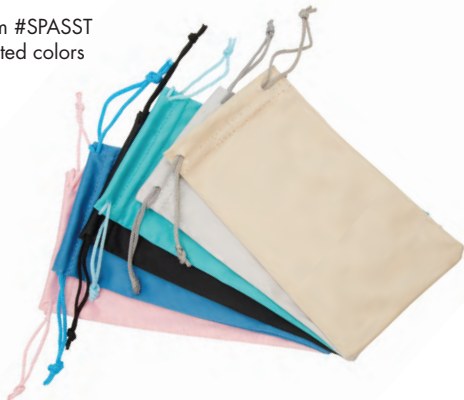

#L444 Large
177x88mm

Gusseted Safety Slip-in

Assorted colors shown

#L446 Large
177x88mm

Gusseted Safety Slip-in w/ Clip

Black and brown assorted

ULTRA PREMIUM MICRO FIBER POUCH!

Choose your color:

A. Item #SPASST
Assorted colors

Single colors available:

B. Black #SPBLK
C. Beige #SPBGE
D. Blue #SPBLU
E. Grey #SPGRY
F. Pink #SPPNK
G. Turquoise #SPTURQ

FASHION SLIP-INS!

LUXURIOUS & STYLISH SOFT CASES

#M540 Medium
170x80mm